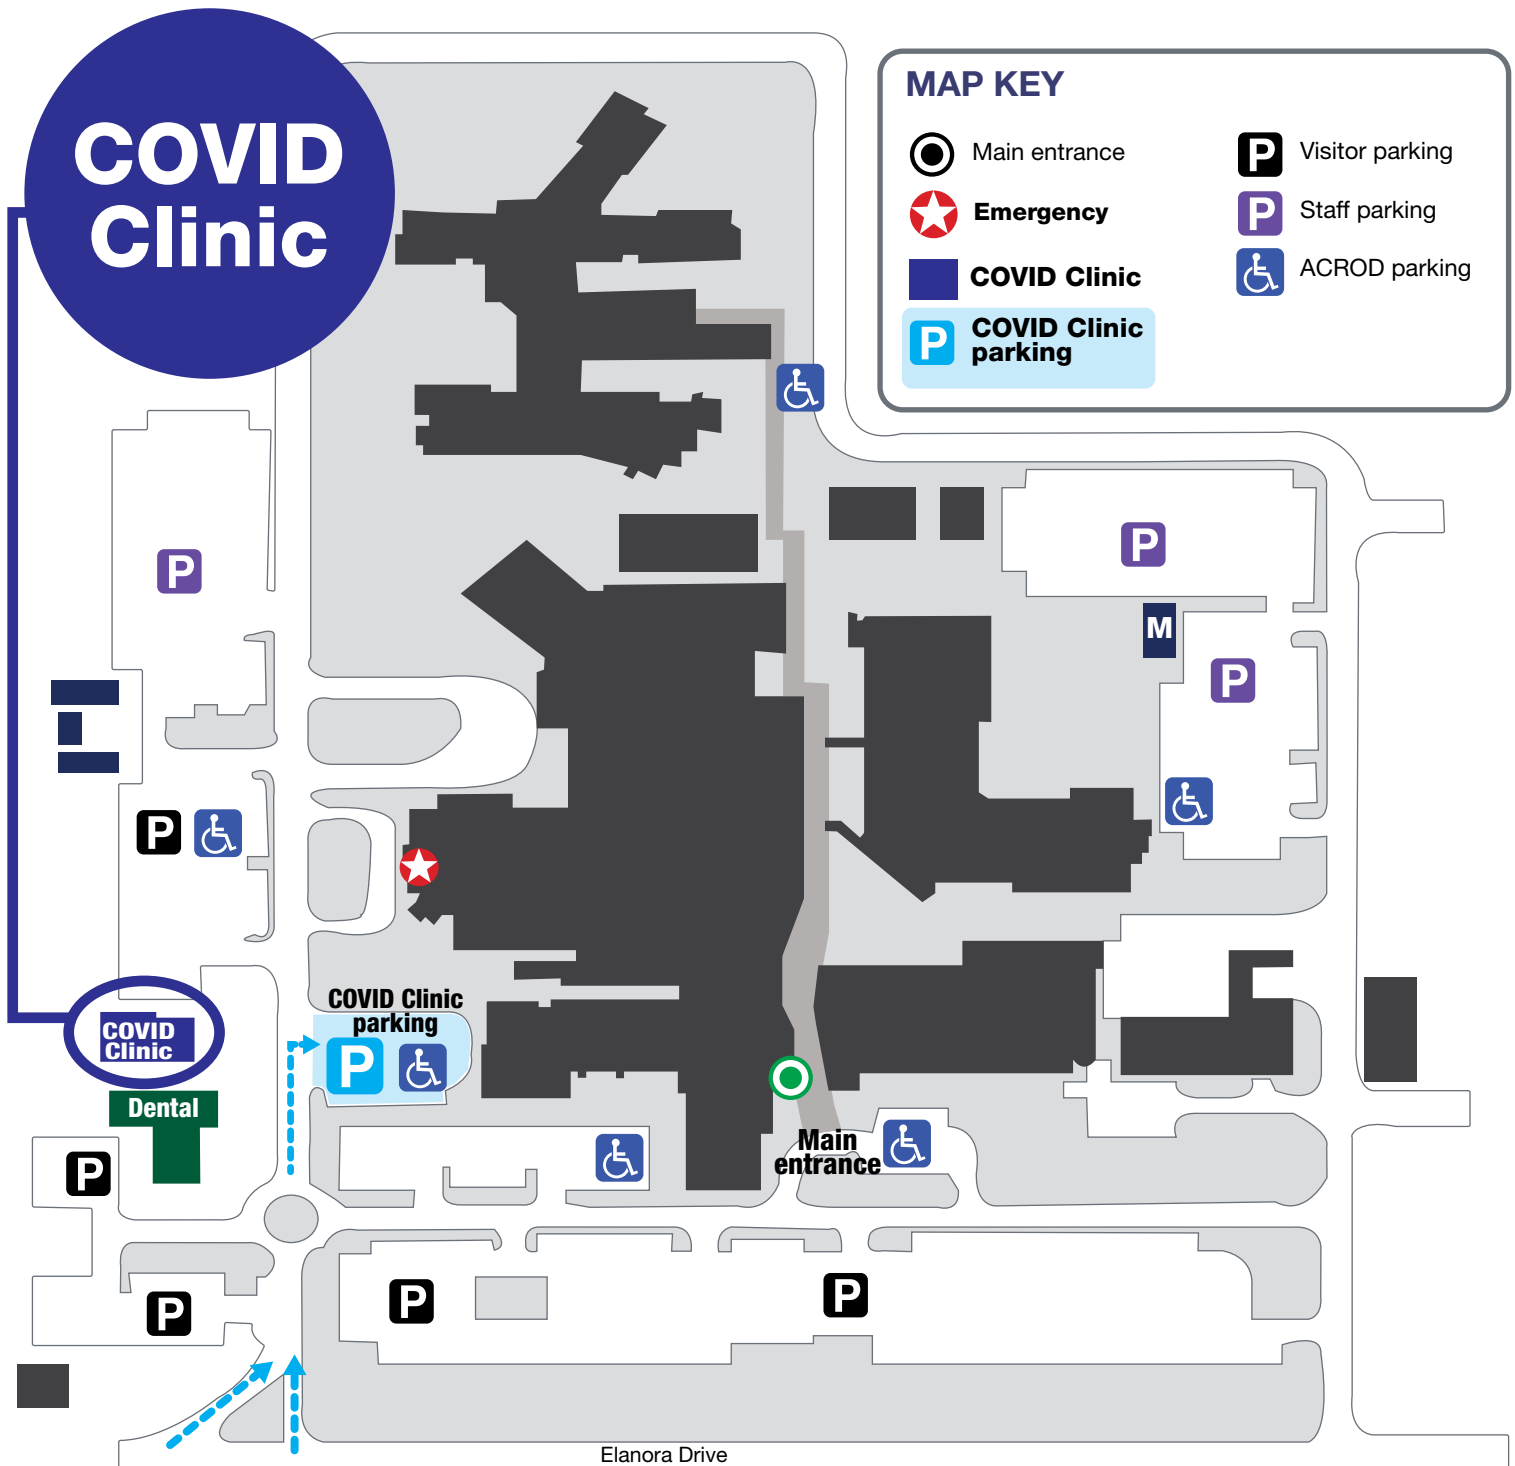

Rockingham General Hospital

If you are attending the COVID Clinic, please park in the designated car park, located on the western side of the hospital campus adjacent to the clinic.

Please do not enter the main building.