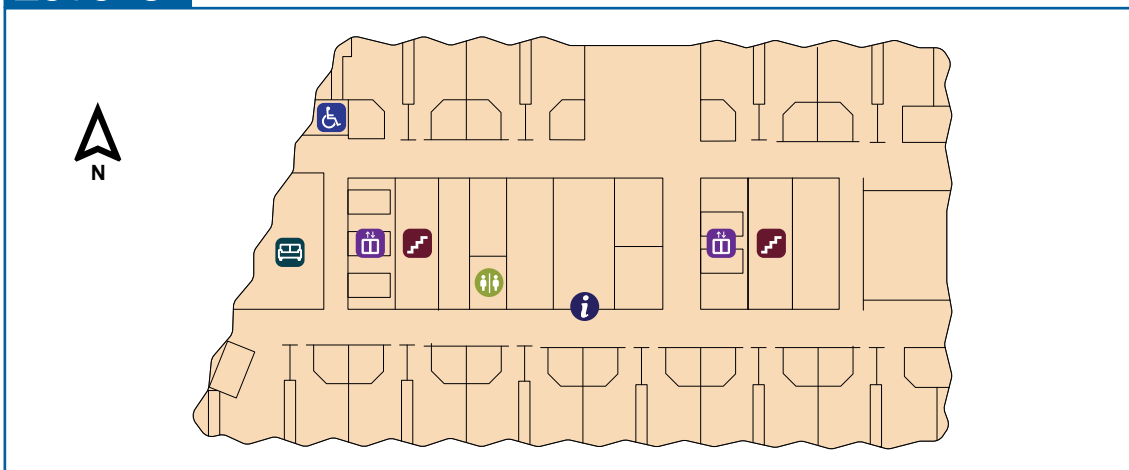

## Map legend

5 Bedbrook Row, Murdoch, WA, 6150

ACROD Restrooms

Information

Lounge

Lifts

Fire escape / stairs

Staff restroom

Level 7

Level 8

Map legend

5 Bedbrook Row, Murdoch, WA, 6150

- |                                                                                                     |                                                                                                          |
|-----------------------------------------------------------------------------------------------------|----------------------------------------------------------------------------------------------------------|
|  ACROD restrooms |  Lifts                |
|  Information     |  Fire escape / stairs |
|  Lounge          |  Staff restroom       |