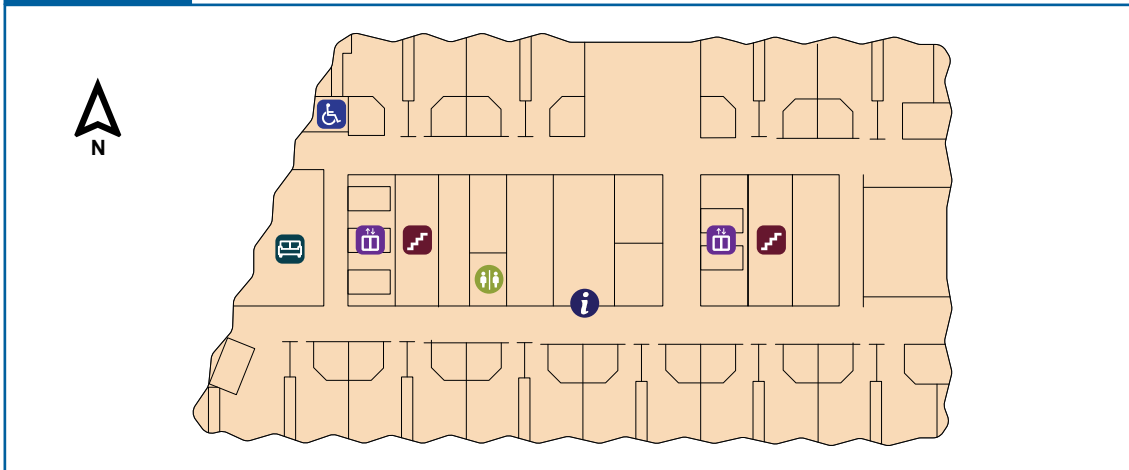

## Map legend

5 Bedbrook Row, Murdoch, WA, 6150

ACROD Restrooms

Information

Lounge

Lifts

Fire escape / stairs

Staff restroom

Level 7

Level 8

Map legend

5 Bedbrook Row, Murdoch, WA, 6150

- |                                                                                                     |                                                                                                          |
|-----------------------------------------------------------------------------------------------------|----------------------------------------------------------------------------------------------------------|
|  ACROD restrooms |  Lifts                |
|  Information     |  Fire escape / stairs |
|  Lounge          |  Staff restroom       |