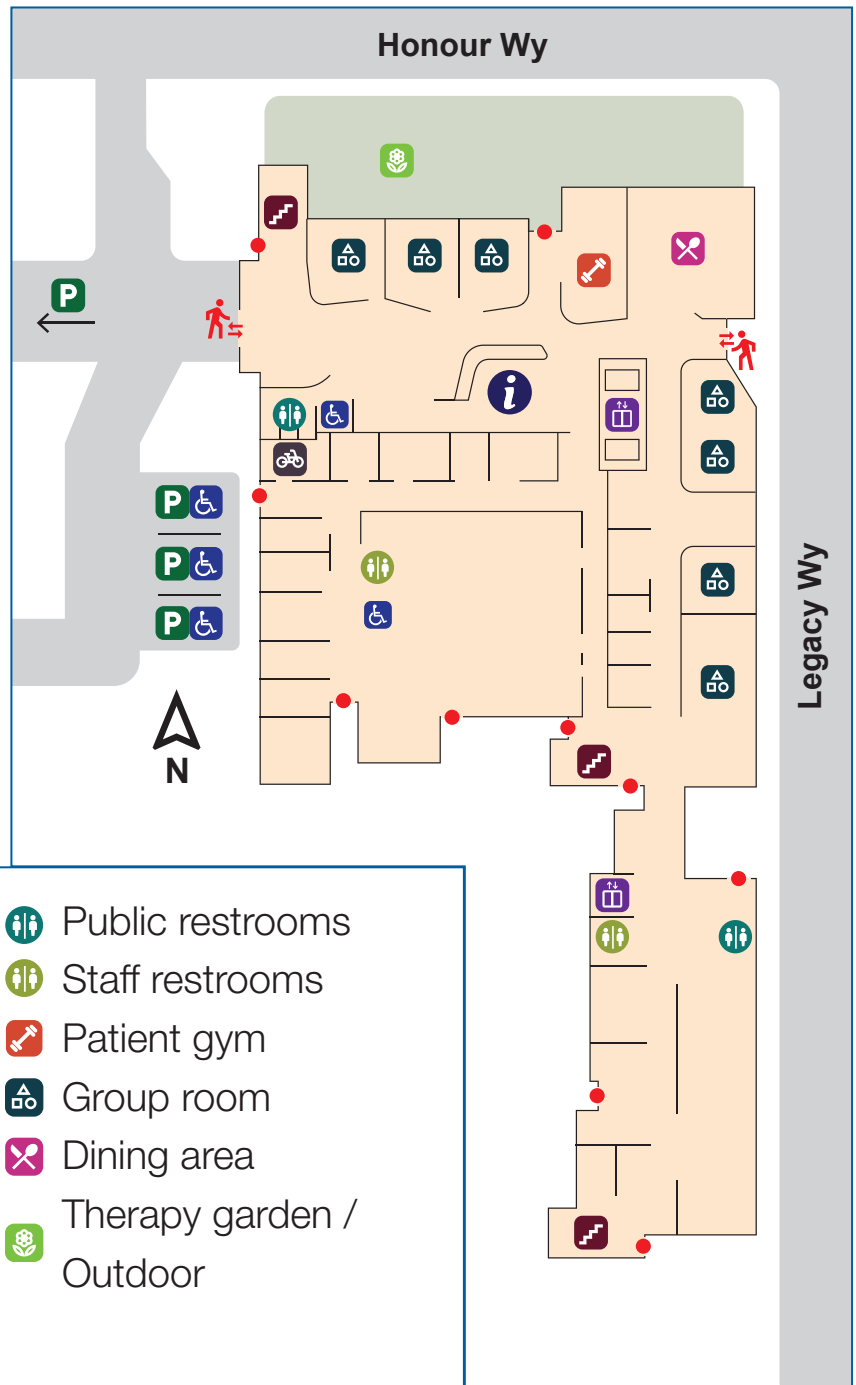

# Cockburn Health – Site map

1 Honour Way, Cockburn Central, WA, 6164

## Ground floor

- Public entry
- Main reception
- Group therapy
- Patient gym
- Art therapy room
- Outside courtyard
- Public restrooms

## Map legend

- |                     |                  |
|---------------------|------------------|
| Bus stop            | Public restrooms |
| Parking             | Staff restrooms  |
| ACROD Parking /     | Patient gym      |
| ACROD Restrooms     | Group room       |
| Public entry points | Dining area      |
| Reception           | Therapy garden / |
| Fire escape         | Outdoor          |
| Lifts               |                  |