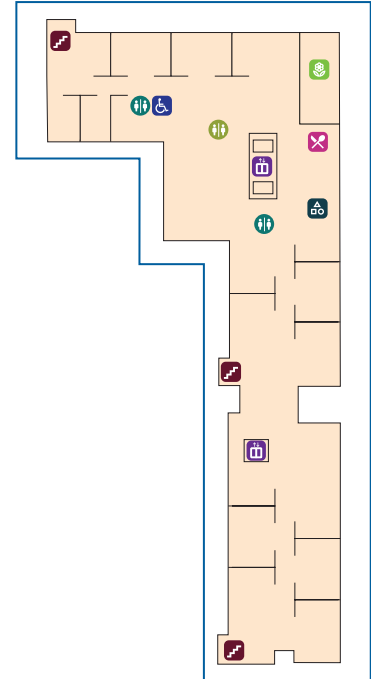

## Ground floor

- Public entry
- Main reception
- Group therapy
- Patient gym
- Art therapy room
- Outside courtyard
- Public restrooms

## Map legend

- |                     |                  |
|---------------------|------------------|
| Bus stop            | Public restrooms |
| Parking             | Staff restrooms  |
| ACROD Parking /     | Patient gym      |
| ACROD Restrooms     | Group room       |
| Public entry points | Dining area      |
| Reception           | Therapy garden / |
| Fire escape         | Outdoor          |
| Lifts               |                  |

## Level 1

Ward 1  
101–125

## Level 2

Ward 2  
201–225