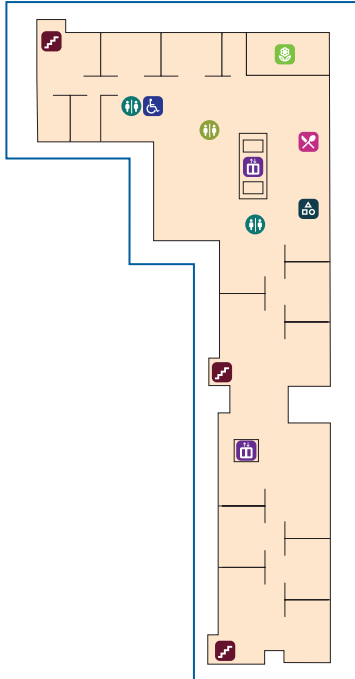

## Ground floor

- Public entry
- Main reception
- Group therapy
- Patient gym
- Art therapy room
- Outside courtyard
- Public restrooms

## Map legend

- |                     |                  |
|---------------------|------------------|
| Bus stop            | Public restrooms |
| Parking             | Staff restrooms  |
| ACROD Parking /     | Patient gym      |
| ACROD Restrooms     | Group room       |
| Public entry points | Dining area      |
| Reception           | Therapy garden / |
| Fire escape         | Outdoor          |
| Lifts               |                  |

## Level 1

Ward 1  
101–125