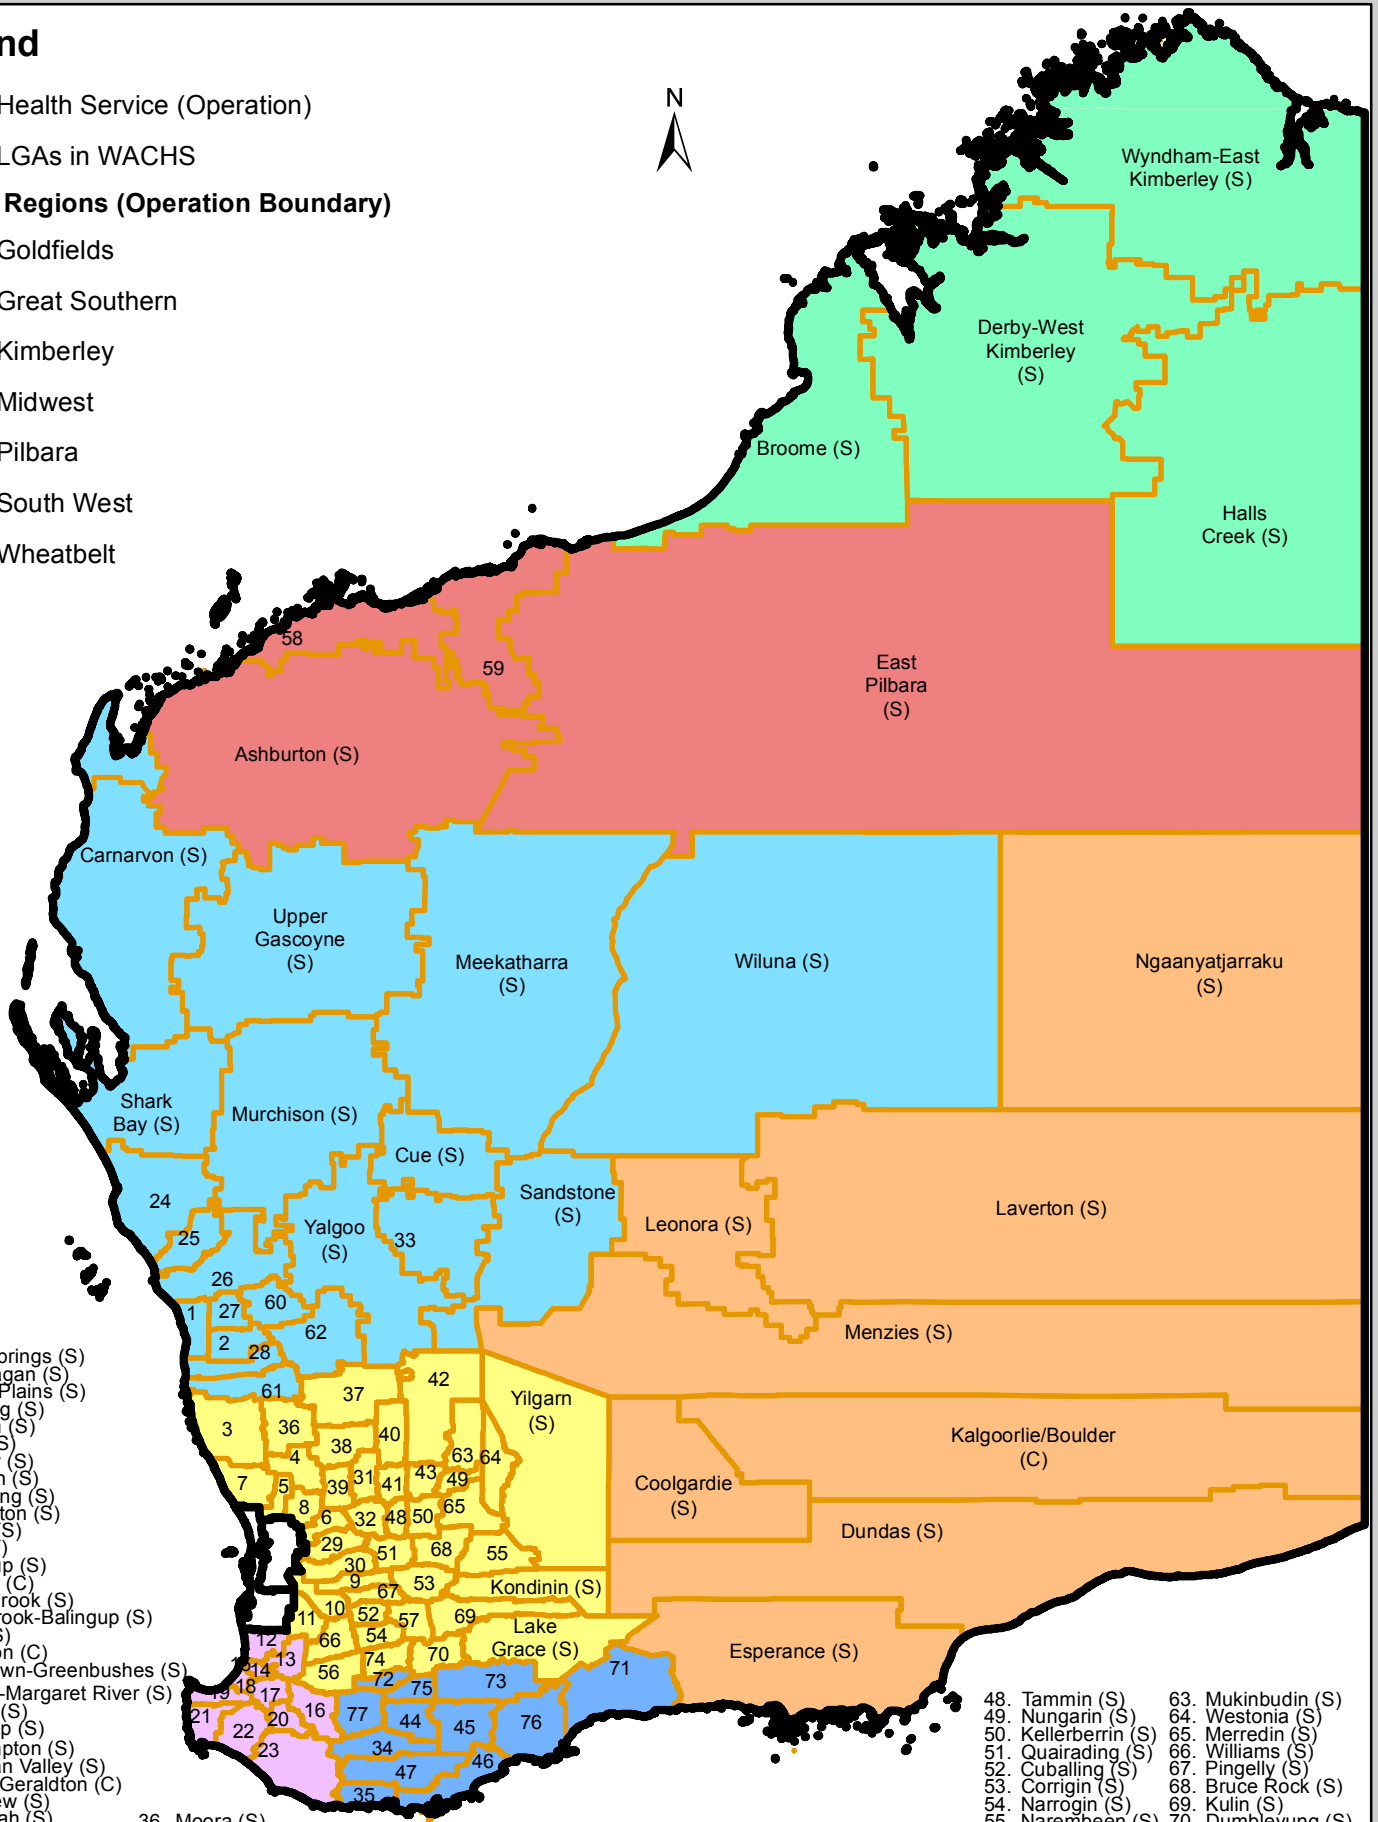

# Legend

 Health Service (Operation)

 LGAs in WACHS

## Health Regions (Operation Boundary)

 Goldfields

 Great Southern

 Kimberley

 Midwest

 Pilbara

 South West

 Wheatbelt

- 1. Irwin (S)
- 2. Three Springs (S)
- 3. Dandaragan (S)
- 4. Victoria Plains (S)
- 5. Chittering (S)
- 6. Northam (S)
- 7. Gingin (S)
- 8. Toodyay (S)
- 9. Brookton (S)
- 10. Wandering (S)
- 11. Boddington (S)
- 12. Harvey (S)
- 13. Collie (S)
- 14. Dardanup (S)
- 15. Bunbury (C)
- 16. Boyup Brook (S)
- 17. Donnybrook-Balingup (S)
- 18. Capel (S)
- 19. Busselton (C)
- 20. Bridgetown-Greenbushes (S)
- 21. Augusta-Margaret River (S)
- 22. Nannup (S)
- 23. Manjimup (S)
- 24. Northampton (S)
- 25. Chapman Valley (S)
- 26. Greater Geraldton (C)
- 27. Mingenew (S)
- 28. Carnamah (S)
- 29. York (S)
- 30. Beverley (S)
- 31. Dowerin (S)
- 32. Cunderdin (S)
- 33. Mount Magnet (S)
- 34. Cranbrook (S)
- 35. Denmark (S)
- 36. Moora (S)
- 37. Dalwallinu (S)
- 38. Wongan-Ballidu (S)
- 39. Goomalling (S)
- 40. Koorda (S)
- 41. Wyalkatchem (S)
- 42. Mount Marshall (S)
- 43. Trayning (S)

- 44. Broomehill-Tambellup (S)
- 45. Gnowangerup (S)
- 46. Albany (C)
- 47. Plantagenet (S)

- 48. Tammin (S)
- 49. Nungarin (S)
- 50. Kellerberrin (S)
- 51. Quairading (S)
- 52. Cuballing (S)
- 53. Corrigin (S)
- 54. Narrogin (S)
- 55. Narembeen (S)
- 56. West Arthur (S)
- 57. Wickiepin (S)
- 58. Karratha (C)
- 59. Port Hedland (T)
- 60. Morawa (S)
- 61. Coorow (S)
- 62. Perenjori (S)
- 63. Mukinbudin (S)
- 64. Westonia (S)
- 65. Merredin (S)
- 66. Williams (S)
- 67. Pingelly (S)
- 68. Bruce Rock (S)
- 69. Kulin (S)
- 70. Dumbleyung (S)
- 71. Ravenssthorpe (S)
- 72. Woodanilling (S)
- 73. Kent (S)
- 74. Wagin (S)
- 75. Katanning (S)
- 76. Jerramungup (S)
- 77. Kojonup (S)